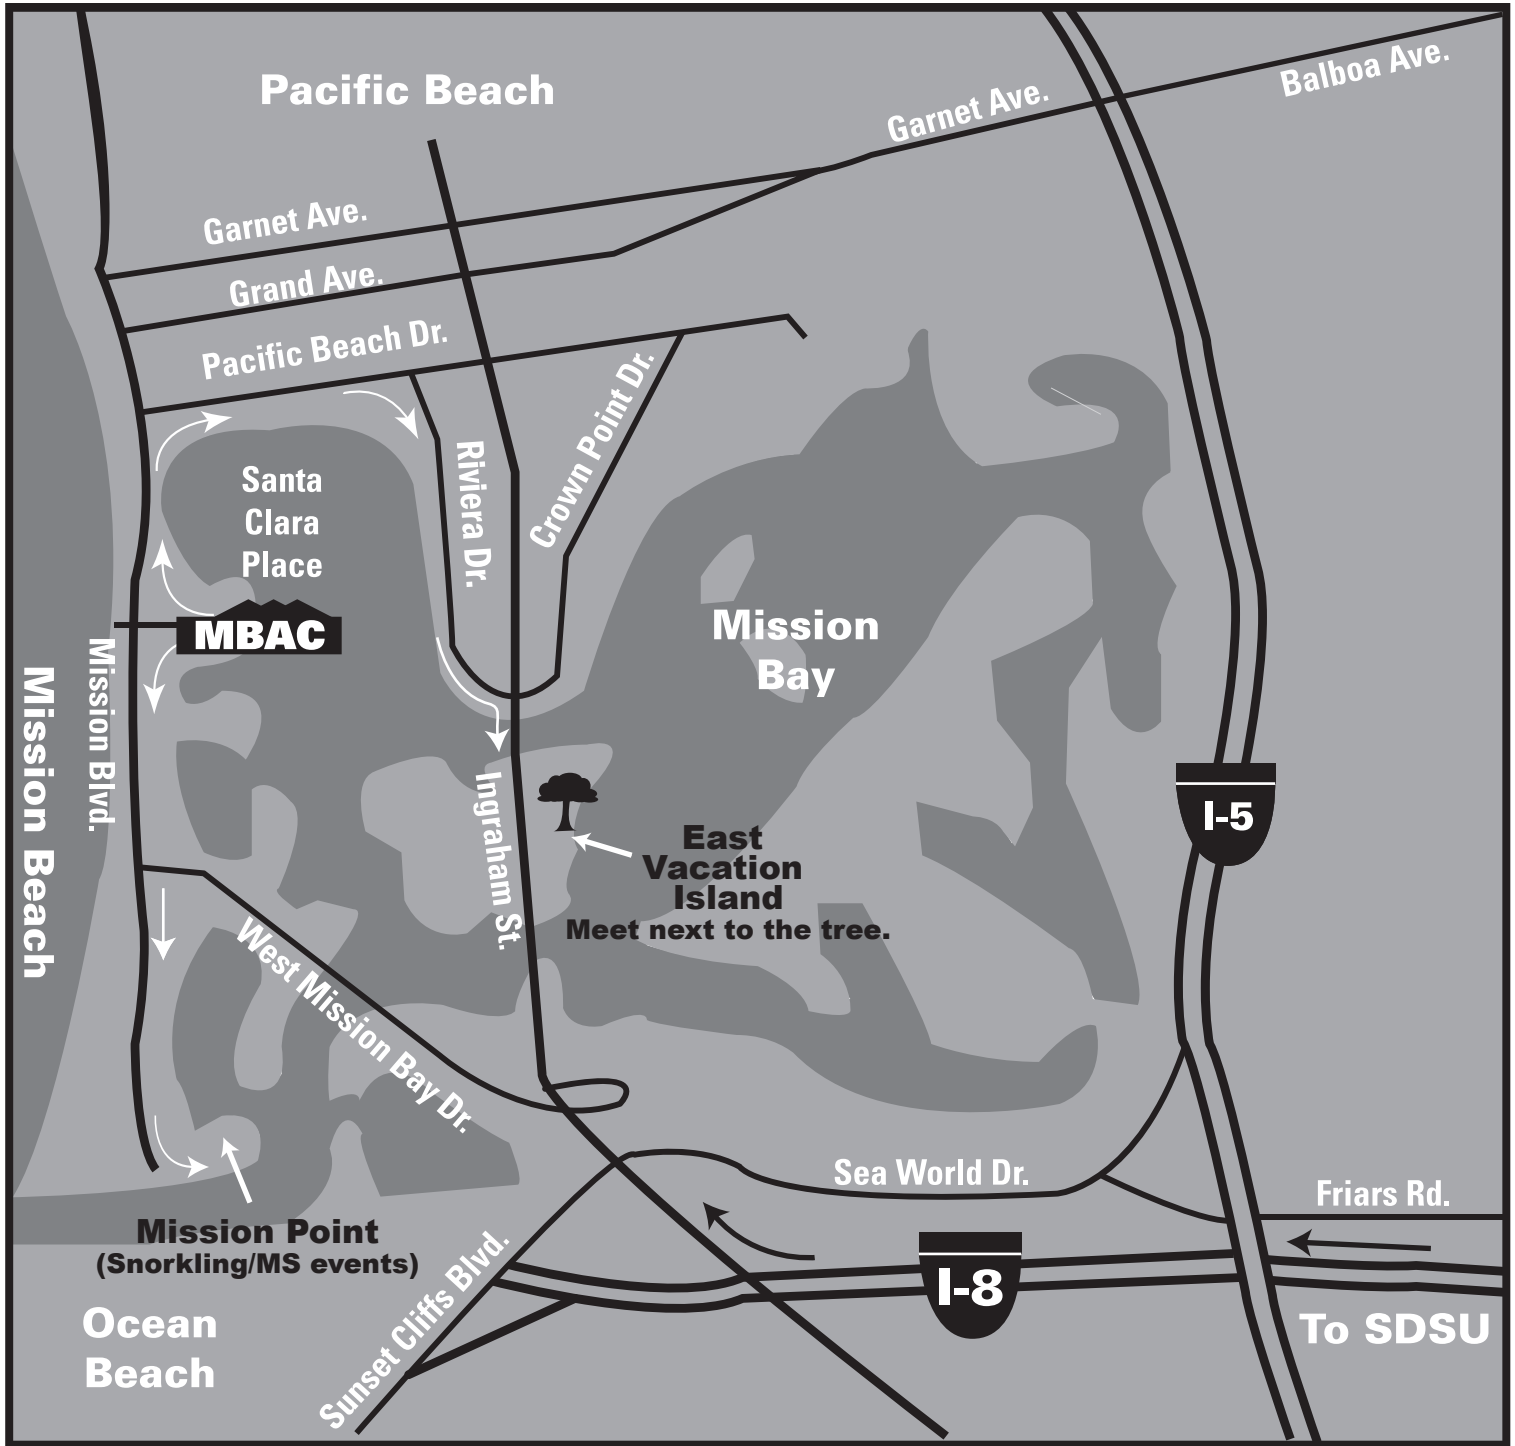

Map to East Vacation Island

From MBAC: Turn left off Santa Clara onto Mission Blvd. turn left on West Mission Bay Blvd. Take the left exit to Ingraham St. After crossing the bridge turn right onto Vacation Rd. Meet next to the tree adjacent to the beach just north of the main parking lot.

From North I5: Exit Sea World Drive. Take the exit to Ingraham St. After crossing the bridge turn right onto Vacation Rd. Meet next to the tree adjacent to the beach just north of the main parking lot.

From South I5/East I8: Take the Beaches exit. turn right on to Ingraham St. After crossing the bridge turn right onto Vacation Rd. Meet next to the tree adjacent to the beach just north of the main parking lot.