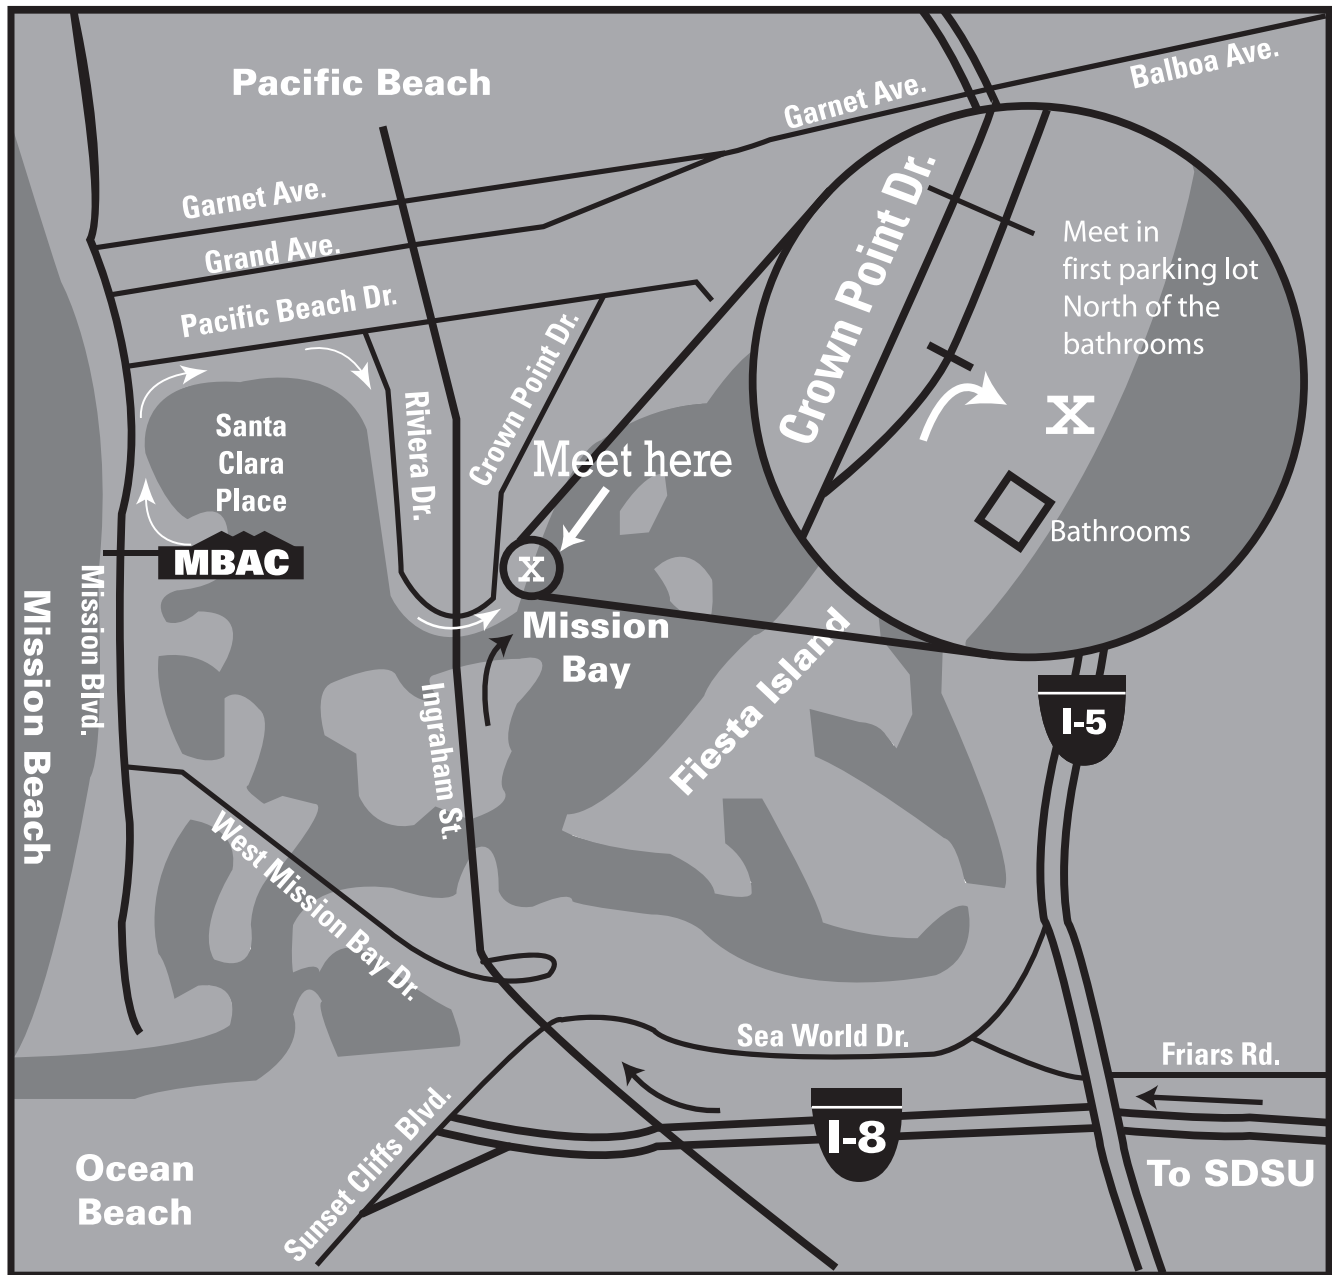

Directions to Crown Point

To Crown Point from MBAC (white arrows):

Take Santa Clara Place to Mission Blvd and turn right. Turn right at the first light, Pacific Beach Drive. Turn right at the first stop sign onto Riviera Drive. Go straight through the first light. Riviera turns into Crown Point Dr. Take the first right into Crown Point Park and turn right into the first parking lot. The class will meet on the beach just north of the bathrooms next to the ski takeoff/landing zone sign.

To Crown Point from Interstate 8/College Area (black arrows):

Take Interstate 8 east to beaches. Exit Sports Arena/ Ingraham St. Turn right onto Ingraham St. Turn right at the third light onto Crown Point Drive. Take the first right into Crown Point Park and turn right into the first parking lot. The class will meet on the beach just north of the bathrooms next to the ski takeoff/landing zone sign.