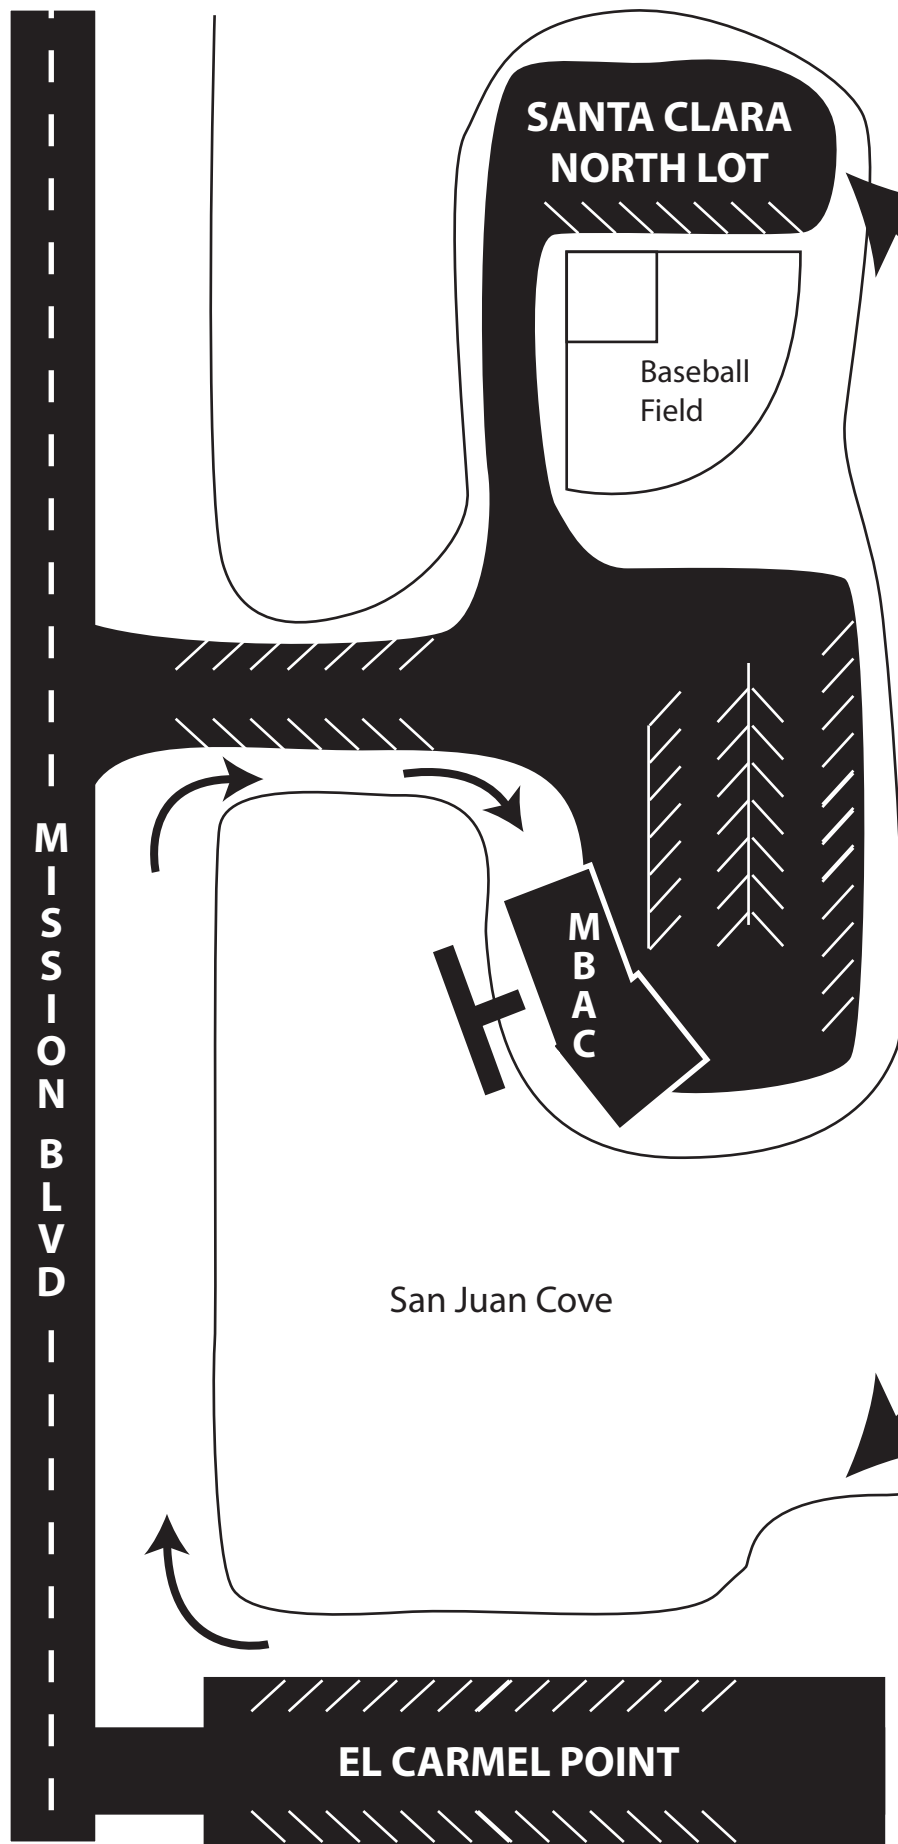

Don't Let Parking Ruin Your Day!

Additional parking may be available at North Santa Clara Point (North of the Baseball Diamond, or at El Carmel Point (just a short walk away!))

Mission Bay Aquatic Center
1001 Santa Clara Place
San Diego, CA 92109
(858) 488-1000 (858) 488-9625 FAX
www.missionbayaquaticcenter.com
mbac@sdsu.edu e-mail